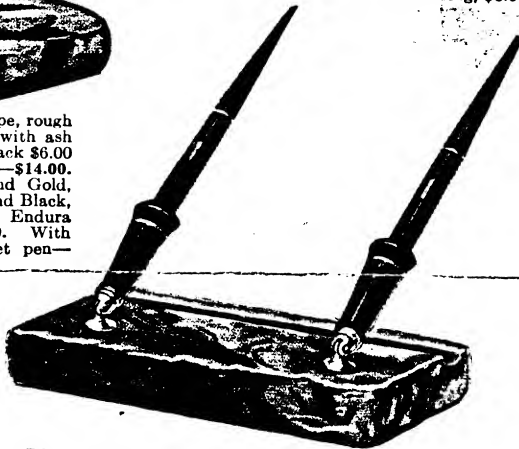

R2715P Double rectangular, rough edge, Onyx desk set with two Black, Foliage Green Pearl and Black, Black and Gold, Green, or Blue, $5.00 Endura desk set pens—$20.00. With two Pearl and Black, $6.00 Endura desk set pens—$22.00. With two Conklin $3.00 desk set pens—$16.00.